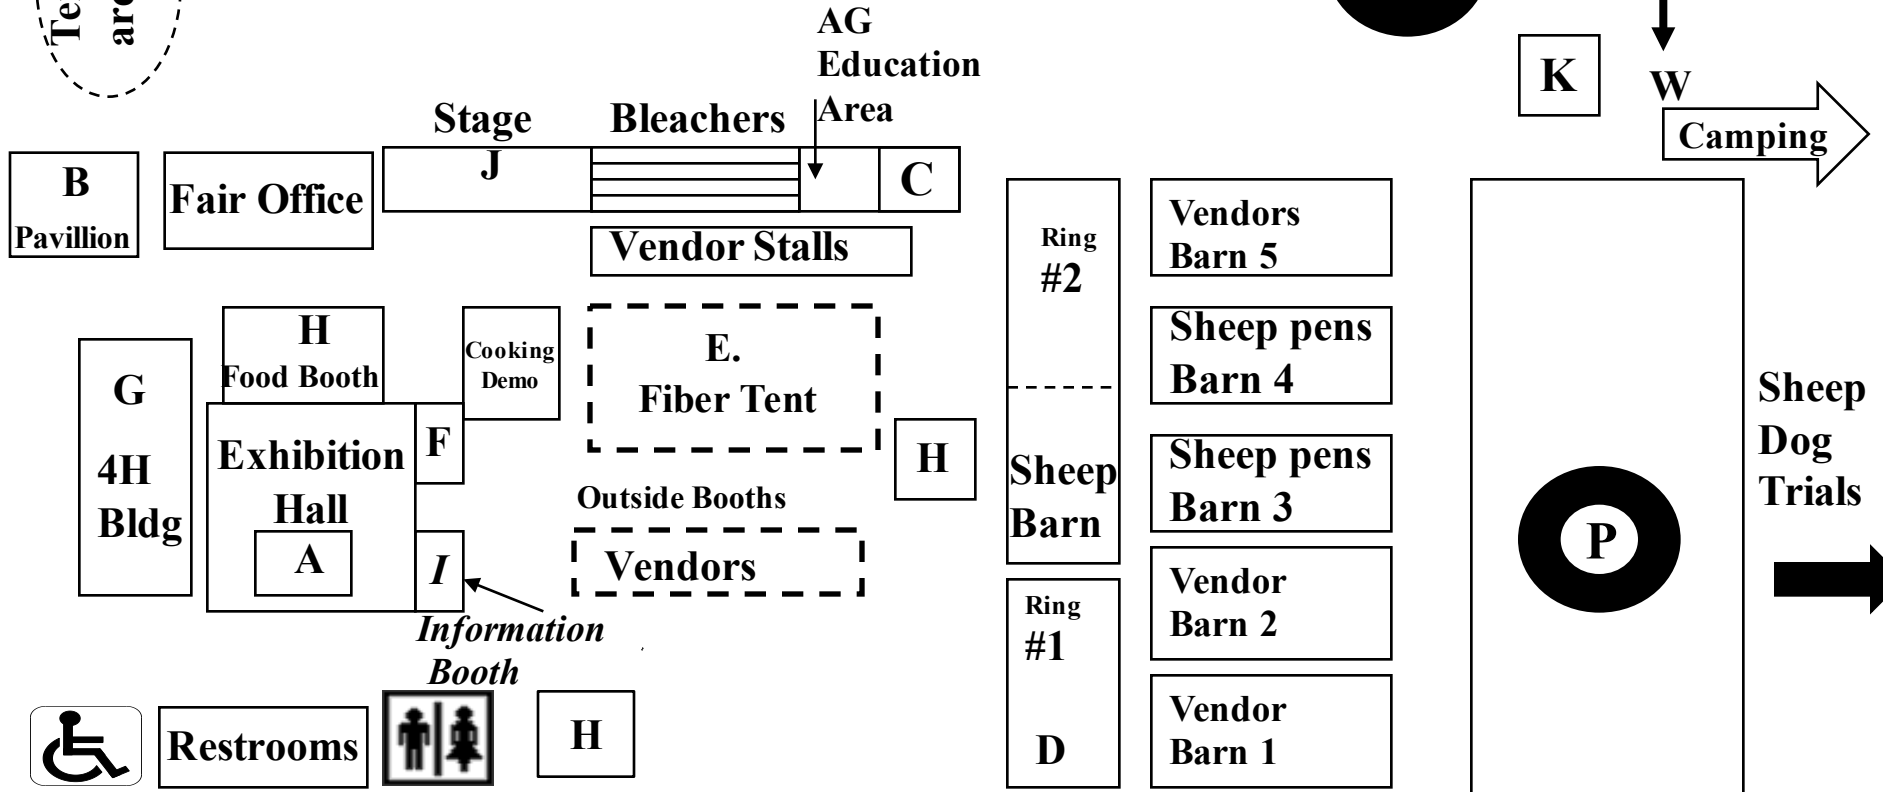

Cumington Fairgrounds Map

Visit our Web site @ www.MASHEEPWOOL.org

MAP KEY:

- A. Fleece Show and Sale Woolcrafts and Drop-in Weaving
- B. Drop in Spinning
- C. Shearing Demos and Vendor Check in
- D. Leadline Pageant

- E. Fiber Tent for Fiber Demos, Fleece to Shawl, Spinning & Knitting Contests
- F. Workshop Check In
- G. Adult Workshops
- H. Food Vendors
- I. Information Booth
- J. Kid's Workshops
- K. Port-a-Potty
- P. Parking

Rte. 9

Fairground Road

Rte. 143

Entrance