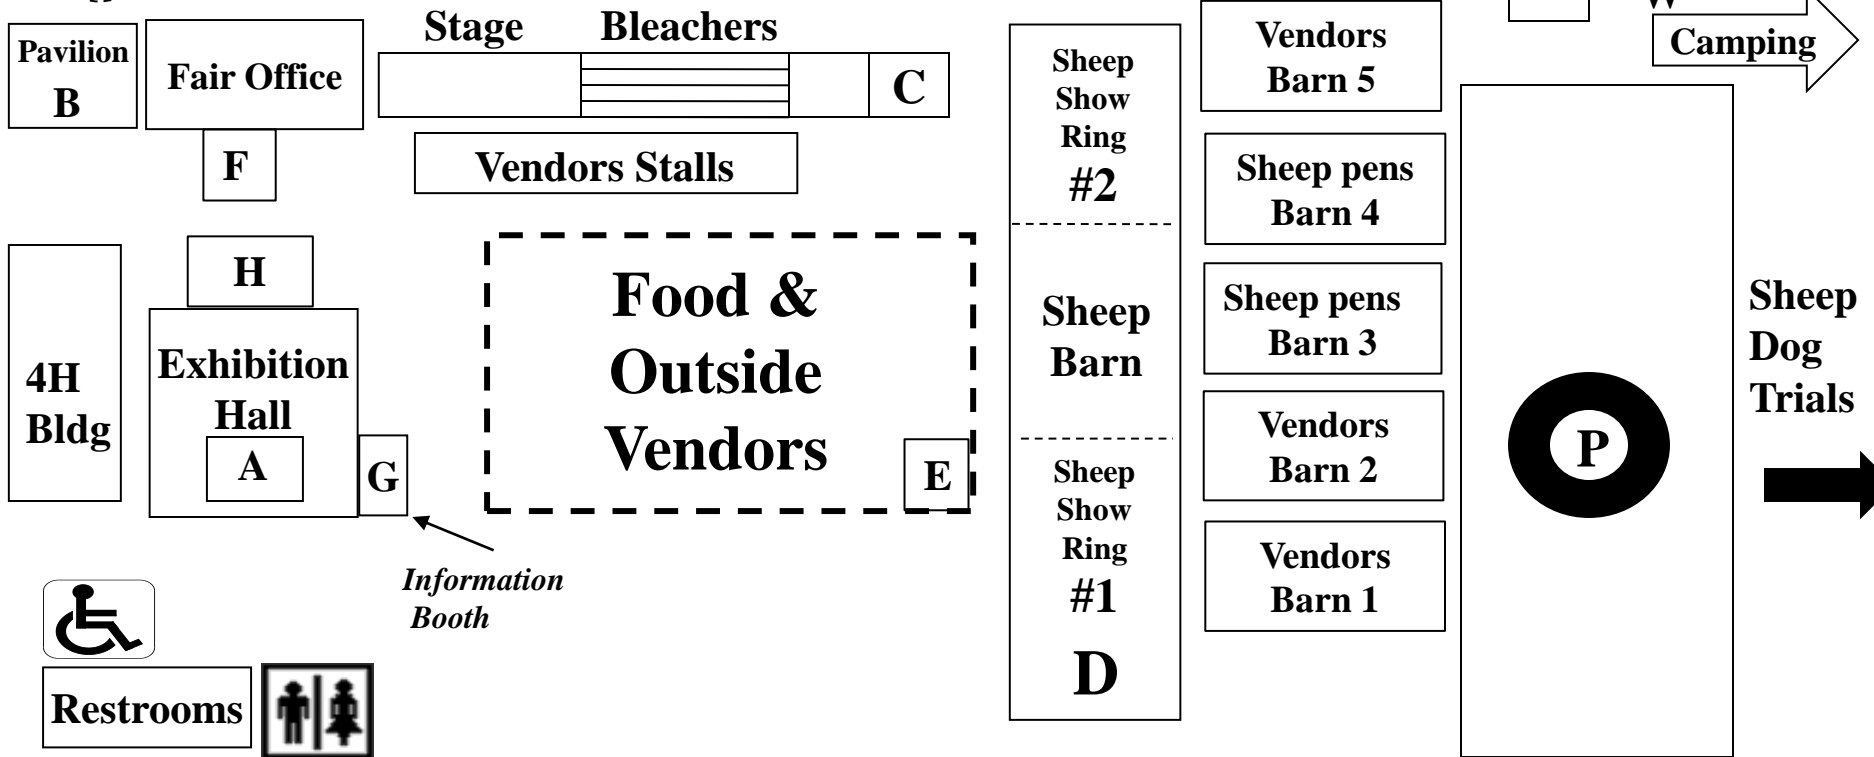

Cumington Fairgrounds Map

Visit our Web site @ www.MASHEEPWOOL.org

Tent area

Restrooms

- MAP KEY:**
- A. Fleece Show and Sale
Wool Crafts
and Drop-in Weaving
 - B. Sheep to Shawl Competition
& Fiber Demos
 - C. Shearing Demo
 - D. Leadline Pageant
 - E. Vendor Check In
 - F. Drop In Spinning & Knitting
and Drop-in Weaving
 - G. Information Booth
 - H. Kid's Workshops
 - J. Portapotty
 - P. Parking

Rte. 9

Fairgrounds Road

Rte. 143

Entrance