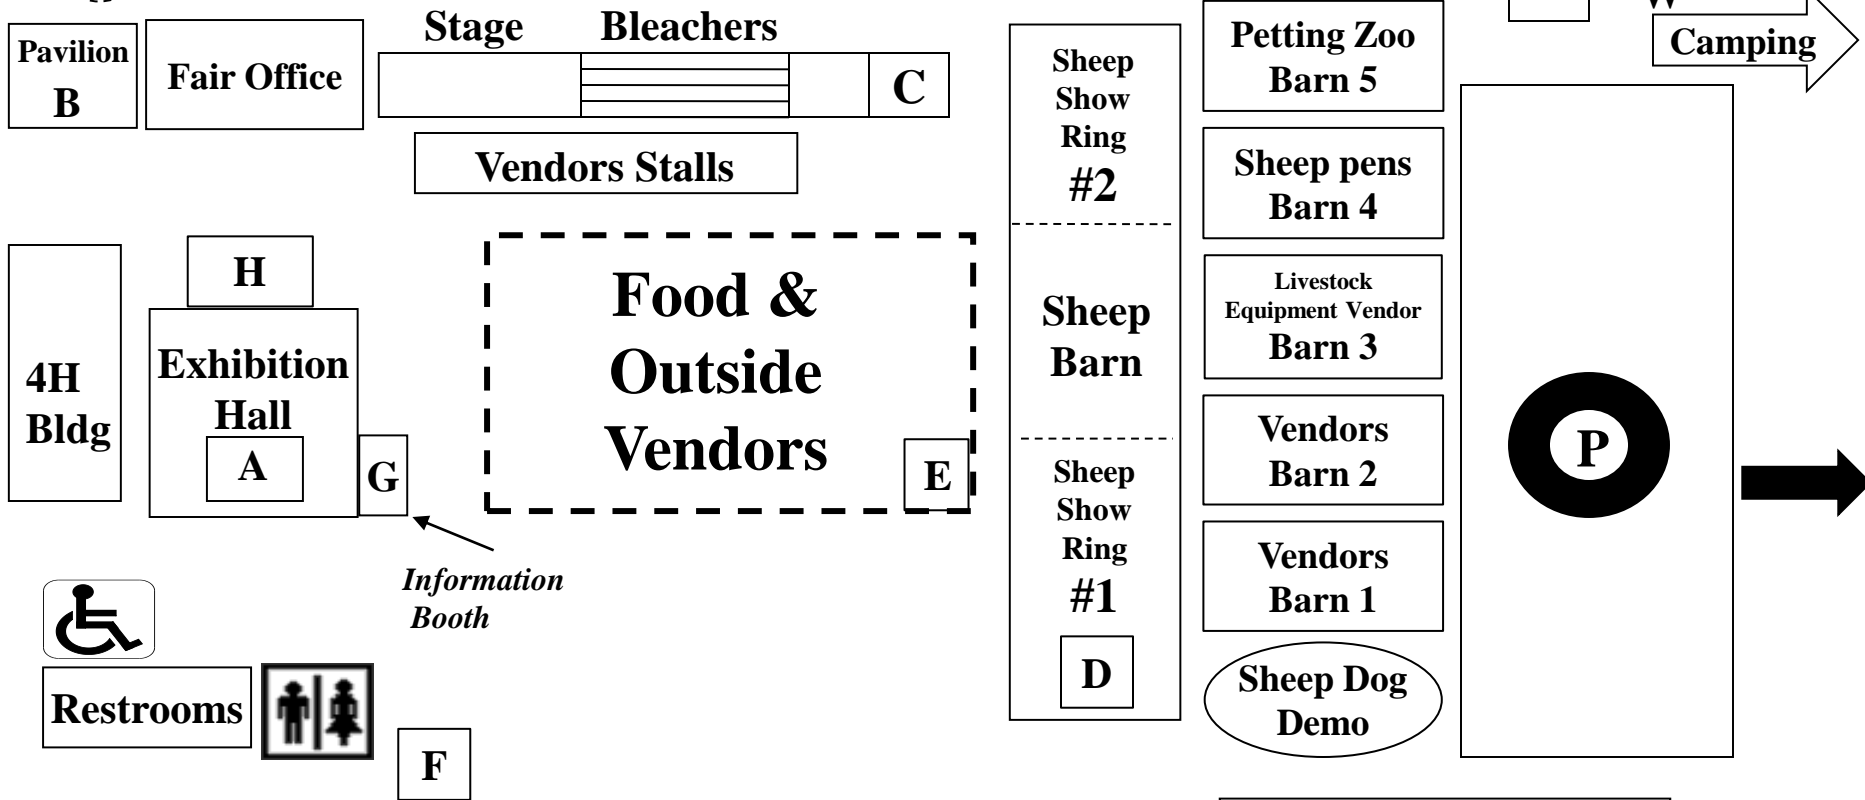

# Cumington Fairgrounds Map

Visit our Web site @ [www.MASHEEPWOOL.org](http://www.MASHEEPWOOL.org)

**MAP KEY:**

<b>A.</b> Fleece Show & Sale, Wool Crafts & Drop-in Weaving	<b>F.</b> Used Loom & Fiber Equipment Sale (SATURDAY ONLY)
<b>B.</b> Fiber Demonstrations	<b>G.</b> Information Booth
<b>C.</b> Sheep Shearing Demo	<b>H.</b> Dining Hall Porch & Kid's Workshops
<b>D.</b> Leadline Pageant	<b>J.</b> Portapotty
<b>E.</b> Vendor Check In	<b>P.</b> Parking