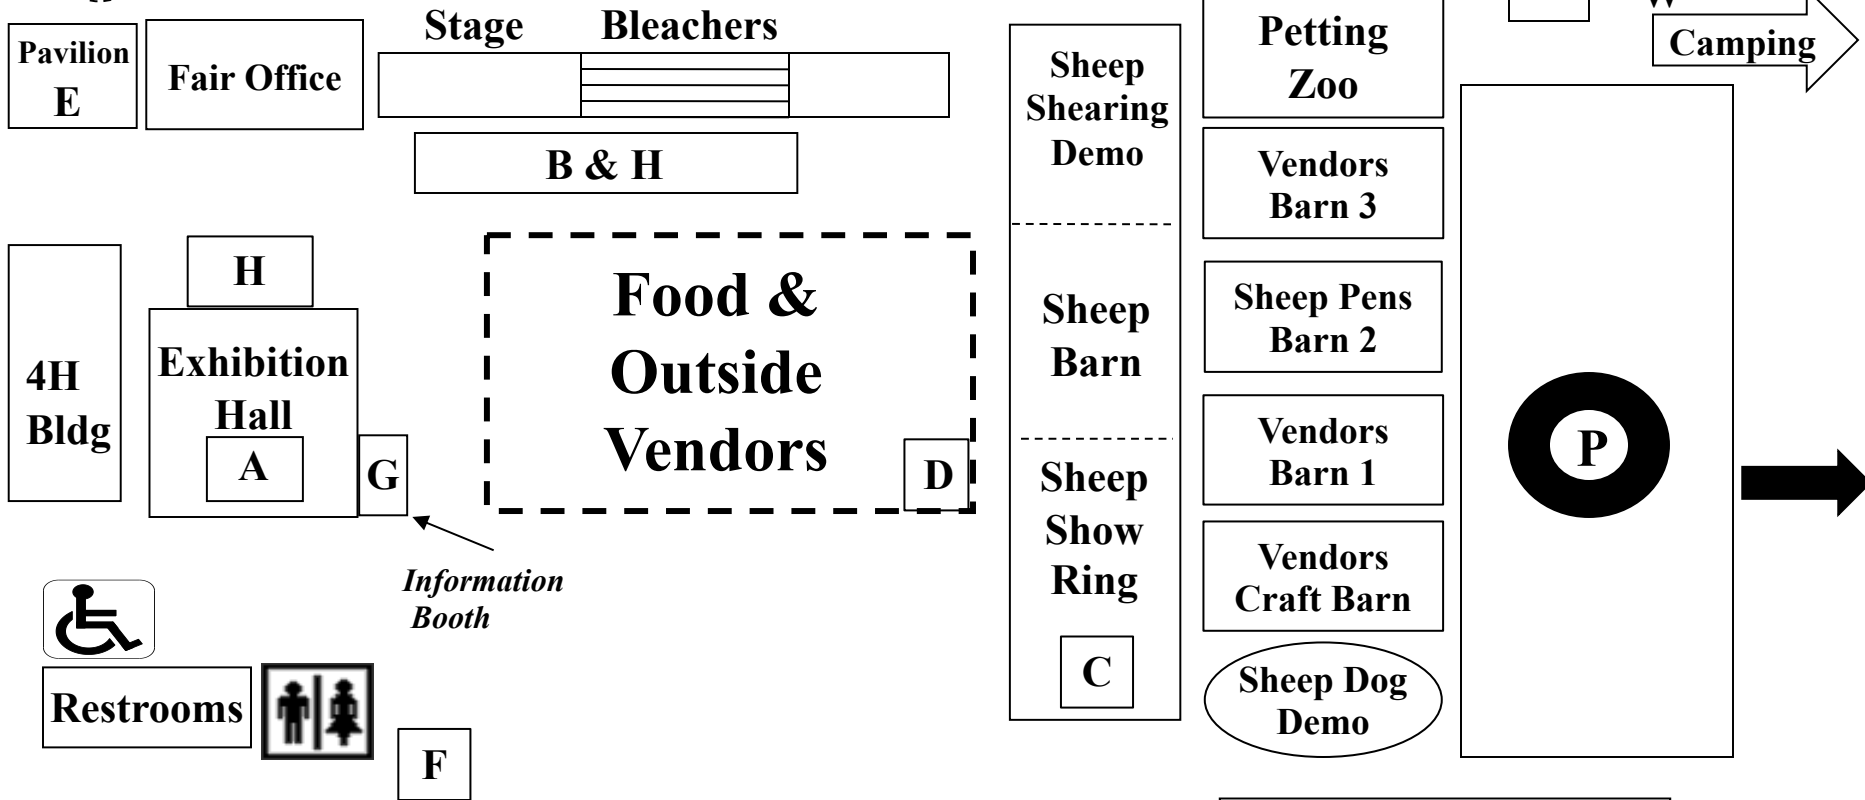

Cummington Fairgrounds Map

Visit our Web site @ www.MASHEEPWOOL.org

Tent area

- MAP KEY:**
- | | |
|--|---|
| A. Fleece Show & Sale, Woolcrafts, & Drop-in Weaving | E. Livestock Equipment Dealer |
| B. Drop-in Spinning & Fiber Demos | F. Used Loom & Fiber Equipment Sale (SATURDAY ONLY) |
| C. Leadline Pageant | G. Information Booth |
| D. Vendor Check In | H. Workshops |
| | J. Portapotty |
| | P. Parking |

Rte. 9 ← Fairgrounds Road → Rte. 143 Entrance