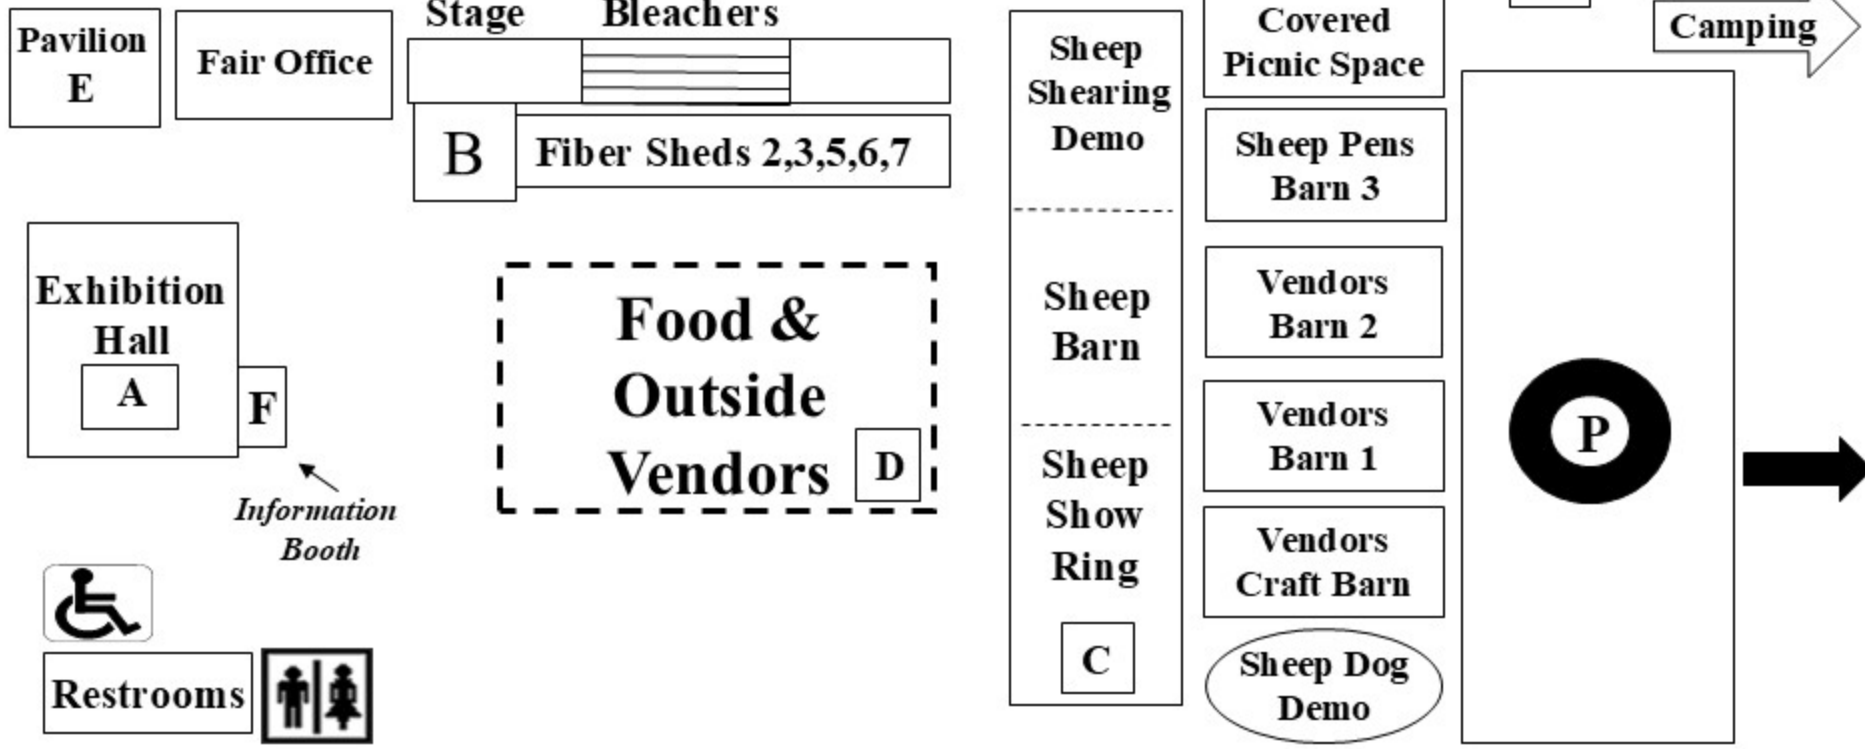

Cummington Fairgrounds Map

Visit our Web site @ www.MASHEEPWOOL.org

Restrooms

MAP KEY:

A. Fleece Show & Sale, Wool Crafts & Drop-in Weaving	E. Used Loom & Fiber Equipment Sale (SATURDAY ONLY)
B. Drop-in Spinning & Fiber Demos	F. Information Booth
C. Leadline Pageant	G. Portapotty
D. Vendor Check In	P. Parking

Rte. 9

Fairgrounds Road

Rte. 143

Entrance